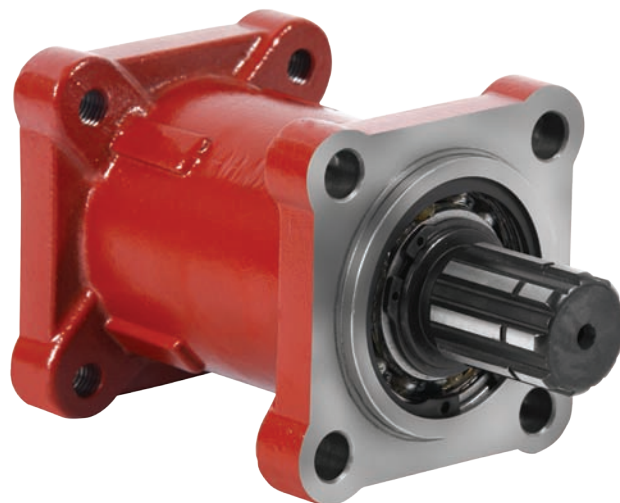

Code: 500 055 00
POWER TAKE OFF PUMP
EXTENSION LONG CASTING
500 055 00

Weight Kg.
4,5

Fluid Temp. °C
0 / 90

NOTE : IF THE MAIN GEARBOX DIRECTION OF ROTATION IS RIGHT ; GEAR PUMP MUST BE SELECTED IN THE LEFT DIRECTION.

NOTE : CHECK WHETHER THERE IS TIGHTNESS AND THE OIL OF MAIN GEARBOX AFTER PTO ASSEMBLING.

NOTE : IF THE MAIN GEARBOX DIRECTION OF ROTATION IS LEFT ; GEAR PUMP MUST BE SELECTED IN THE RIGHT DIRECTION.

Pos: 8 Qty: 4

Code: 020 100 029
Nut M 12

Pos: 9 Qty: 1

Code: 020 040 604
Seal Mim 48*75*8

Pos: 1 Qty: 1

Code: 020 010 268
Circlip 472/68

Pos: 2 Qty: 1

Code: 020 010 140
Circlip 471/40

Pos: 3 Qty: 1