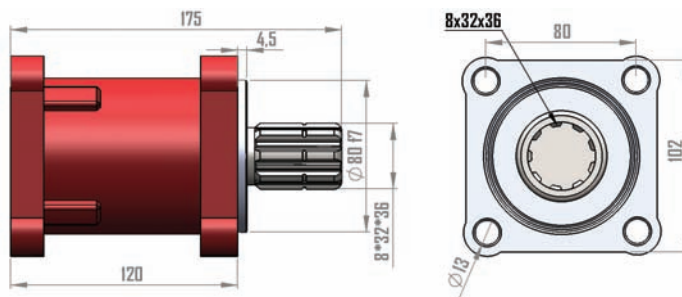

Code: 500 055 00
POWER TAKE OFF PUMP
EXTENSION LONG CASTING
500 055 00

Weight Kg.
4,5

Fluid Temp. °C
0 / 90

NOTE : IF THE MAIN GEARBOX DIRECTION OF ROTATION IS RIGHT ; GEAR PUMP MUST BE SELECTED IN THE LEFT DIRECTION.

NOTE : CHECK WHETHER THERE IS TIGHTNESS AND THE OIL OF MAIN GEARBOX AFTER PTO ASSEMBLING.

NOTE : IF THE MAIN GEARBOX DIRECTION OF ROTATION IS LEFT ; GEAR PUMP MUST BE SELECTED IN THE RIGHT DIRECTION.

Pos: 8 Qty: 4

Code: 020 100 029
Nut M 12

Pos: 9 Qty: 1

Code: 020 040 604
Seal Mim 48*75*8

Pos: 1 Qty: 1

Code: 020 010 268
Circlip 472/68

Pos: 2 Qty: 1

Code: 020 010 140
Circlip 471/40

Pos: 3 Qty: 1

Code: 020 020 802
Bearing 6008

Pos: 4 Qty: 1

Code: 020 090 043
Shaft

Pos: 5 Qty: 2

Code: 020 050 103
Seal

Pos: 6 Qty: 1

Code: 020 080 003
Body Extension Long

Pos: 7 Qty: 4