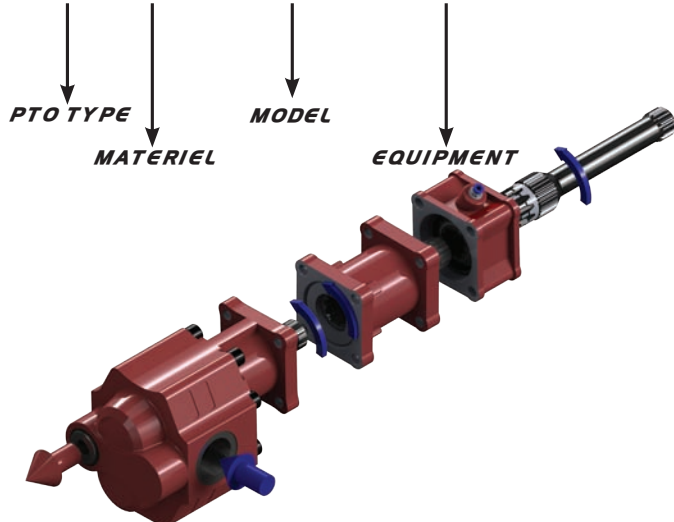

Code: 500 055 00
POWER TAKE OFF PUMP
EXTENSION LONG CASTING
500 055 00

Weight Kg.
4,5

Fluid Temp. °C
0 / 90

NOTE : IF THE MAIN GEARBOX DIRECTION OF ROTATION IS RIGHT ; GEAR PUMP MUST BE SELECTED IN THE LEFT DIRECTION.

NOTE : CHECK WHETHER THERE IS TIGHTNESS AND THE OIL OF MAIN GEARBOX AFTER PTO ASSEMBLING.

NOTE : IF THE MAIN GEARBOX DIRECTION OF ROTATION IS LEFT ; GEAR PUMP MUST BE SELECTED IN THE RIGHT DIRECTION.

Pos: 8 Qty: 4

Code: 020 100 029
Nut M 12

Pos: 9 Qty: 1

Code: 020 040 604
Seal Mim 48*75*8

Pos: 1 Qty: 1

Code: 020 010 268
Circlip 472/68

Pos: 2 Qty: 1

Code: 020 010 140
Circlip 471/40

Pos: 3 Qty: 1

Code: 020 020 802
Bearing 6008

Pos: 4 Qty: 1

Code: 020 090 043
Shaft

Pos: 5 Qty: 2

Code: 020 050 103
Seal

Pos: 6 Qty: 1

Code: 020 080 003
Body Extension Long

Pos: 7 Qty: 4