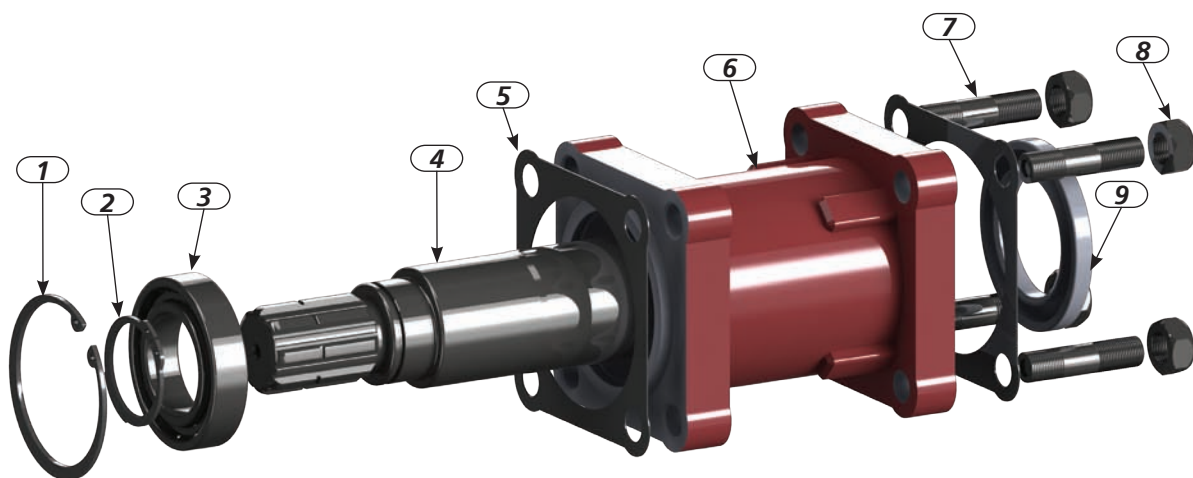

Code: 500 055 00
POWER TAKE OFF PUMP
EXTENSION LONG CASTING
500 055 00

Weight Kg.
4,5

Fluid Temp. °C
0 / 90

NOTE : IF THE MAIN GEARBOX DIRECTION OF ROTATION IS RIGHT ; GEAR PUMP MUST BE SELECTED IN THE LEFT DIRECTION.

NOTE : CHECK WHETHER THERE IS TIGHTNESS AND THE OIL OF MAIN GEARBOX AFTER PTO ASSEMBLING.

NOTE : IF THE MAIN GEARBOX DIRECTION OF ROTATION IS LEFT ; GEAR PUMP MUST BE SELECTED IN THE RIGHT DIRECTION.

Pos: 8 Qty: 4

Code: 020 100 029
Nut M 12

Pos: 9 Qty: 1

Code: 020 040 604
Seal Mim 48*75*8

Pos: 1 Qty: 1

Code: 020 010 268
Circlip 472/68

Pos: 2 Qty: 1

Code: 020 010 140
Circlip 471/40

Pos: 3 Qty: 1

Code: 020 020 802
Bearing 6008

Pos: 4 Qty: 1

Code: 020 090 043
Shaft

Pos: 5 Qty: 2

Code: 020 050 103
Seal

Pos: 6 Qty: 1

Code: 020 080 003
Body Extension Long

Pos: 7 Qty: 4